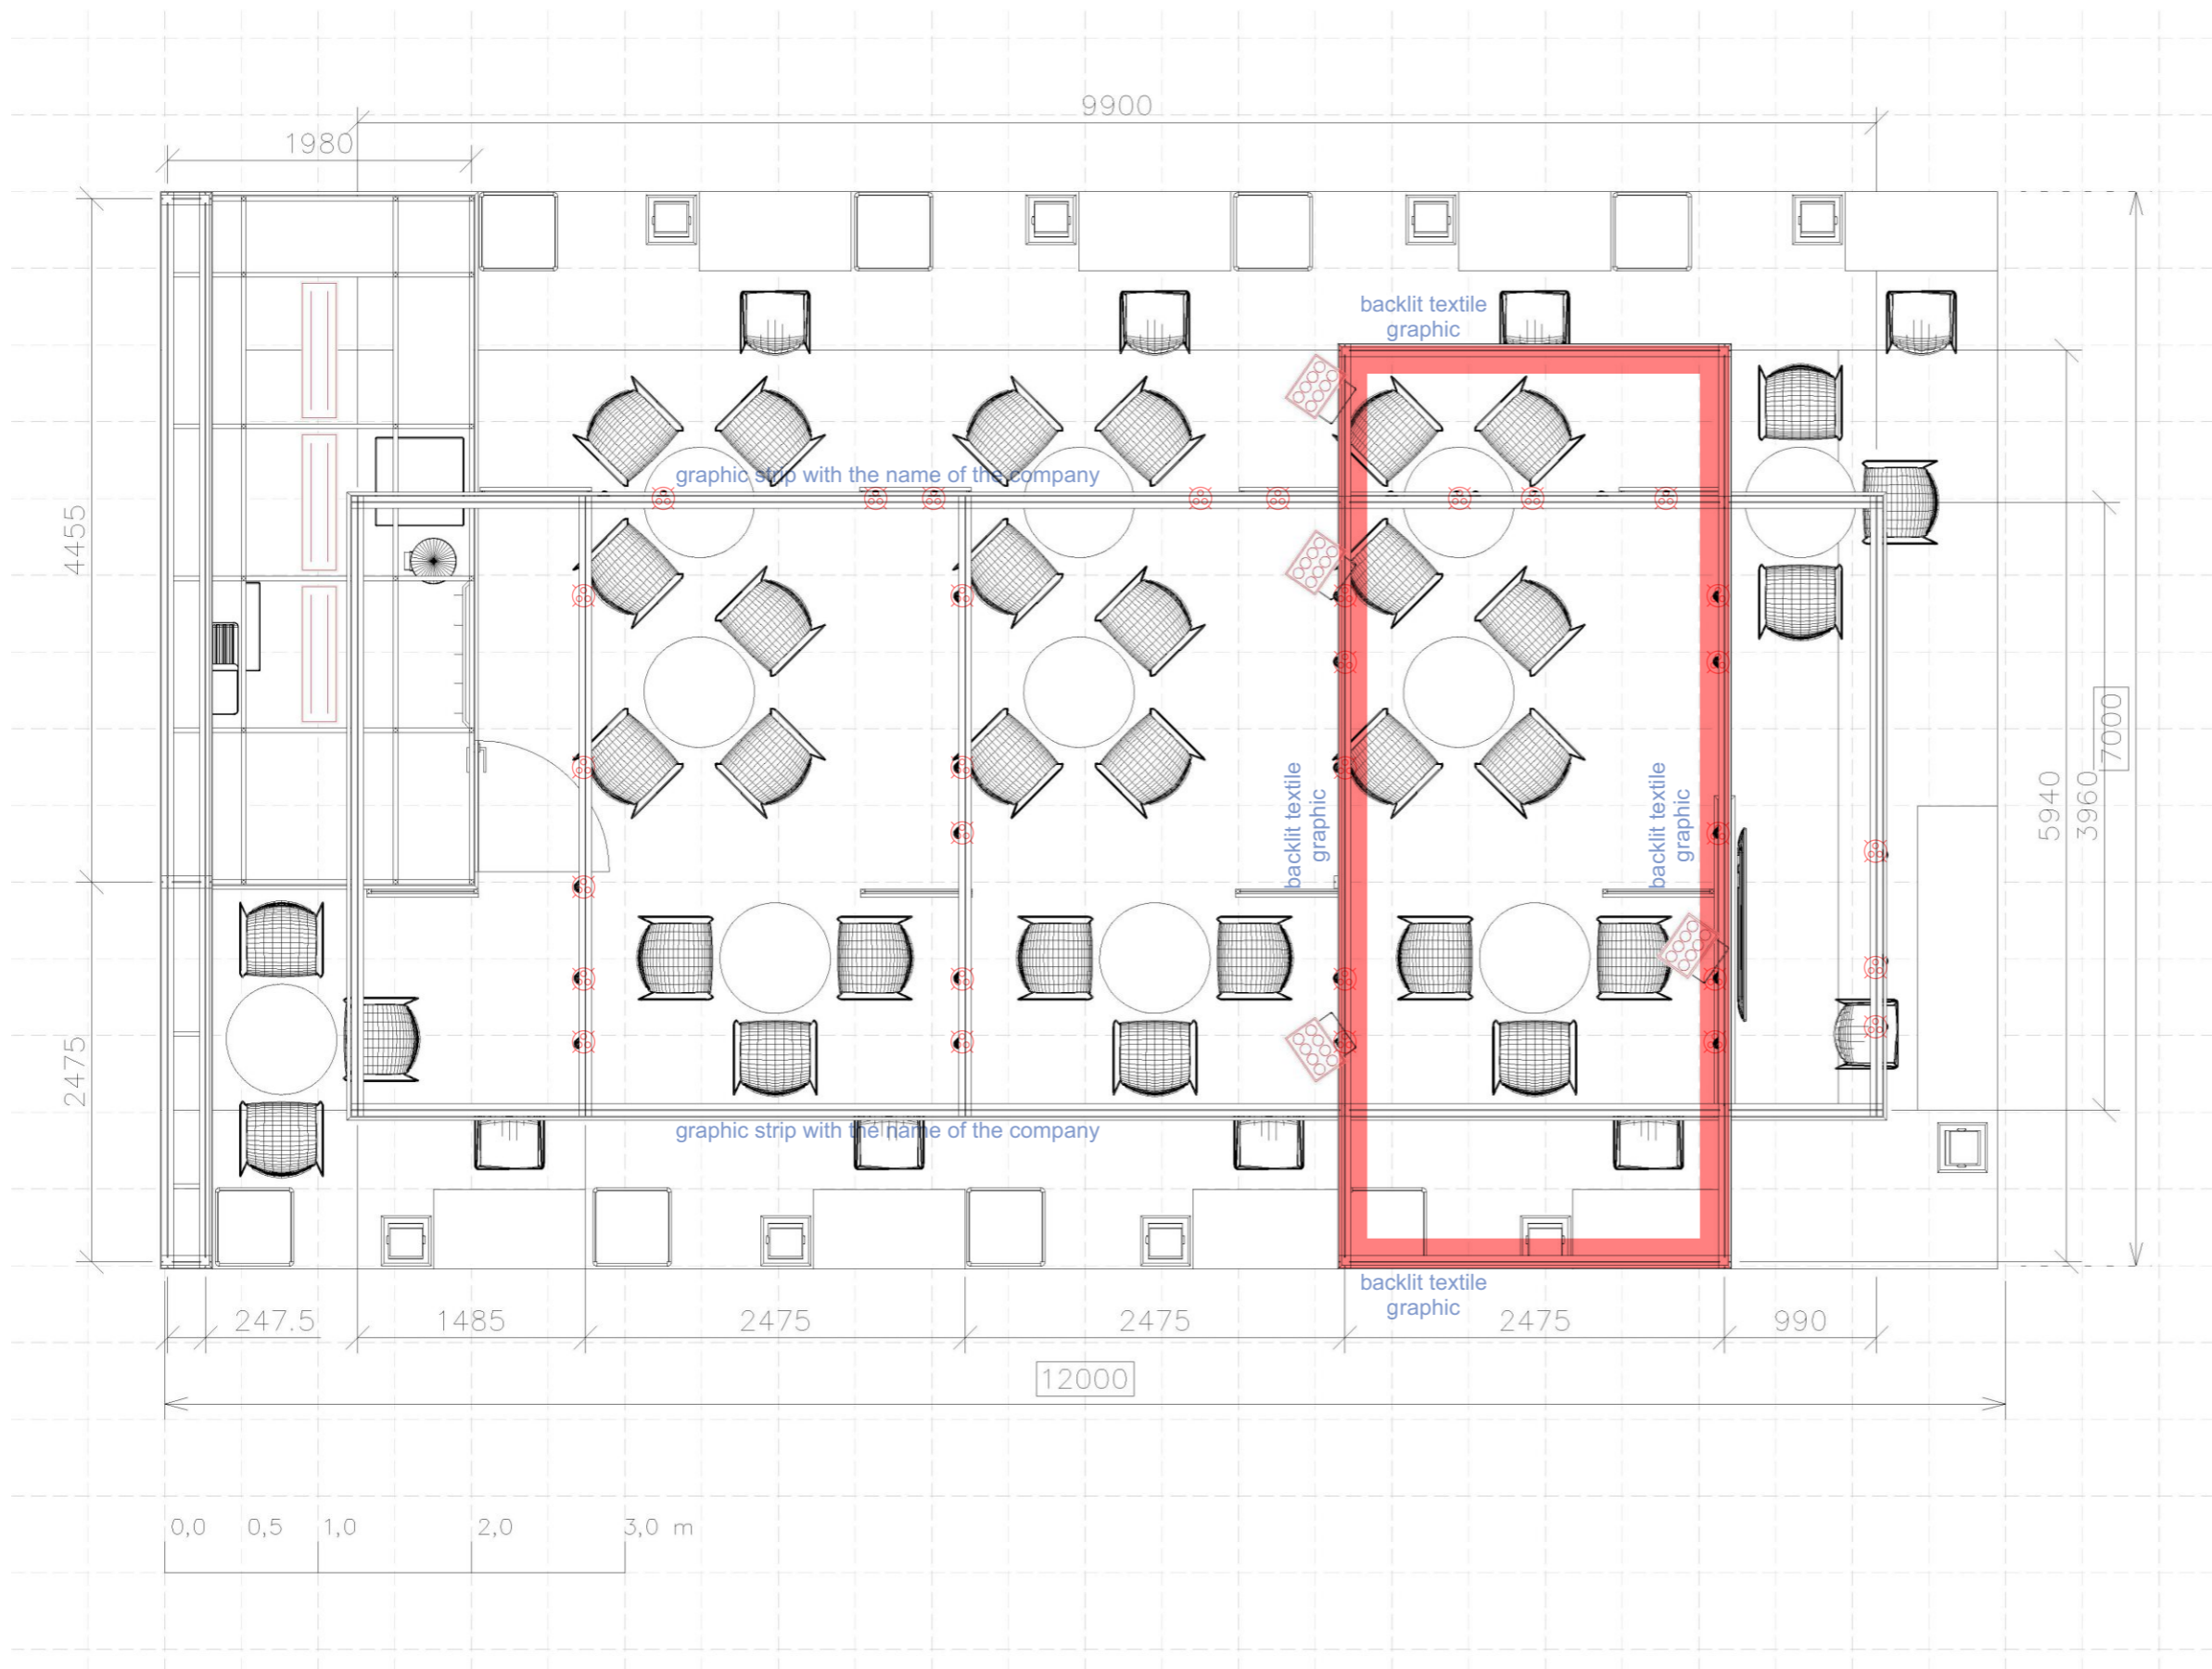

PERSPEKTIVNÍ POHLED / PERSPECTIVE 00

-  Electro connection
-  Multiple socket-outlet 220-240 V 16A
-  Multiple socket-outlet 220-240 V 16A wall mounted
-  24 h socket-outlet 220-240 V, 4 - 6A
-  Water connection

-  Fluorescent lamp
-  Ceiling LED spot light 3-7W
-  LED reflector 20~50W
-  Backlight graphic

 Backlight graphic