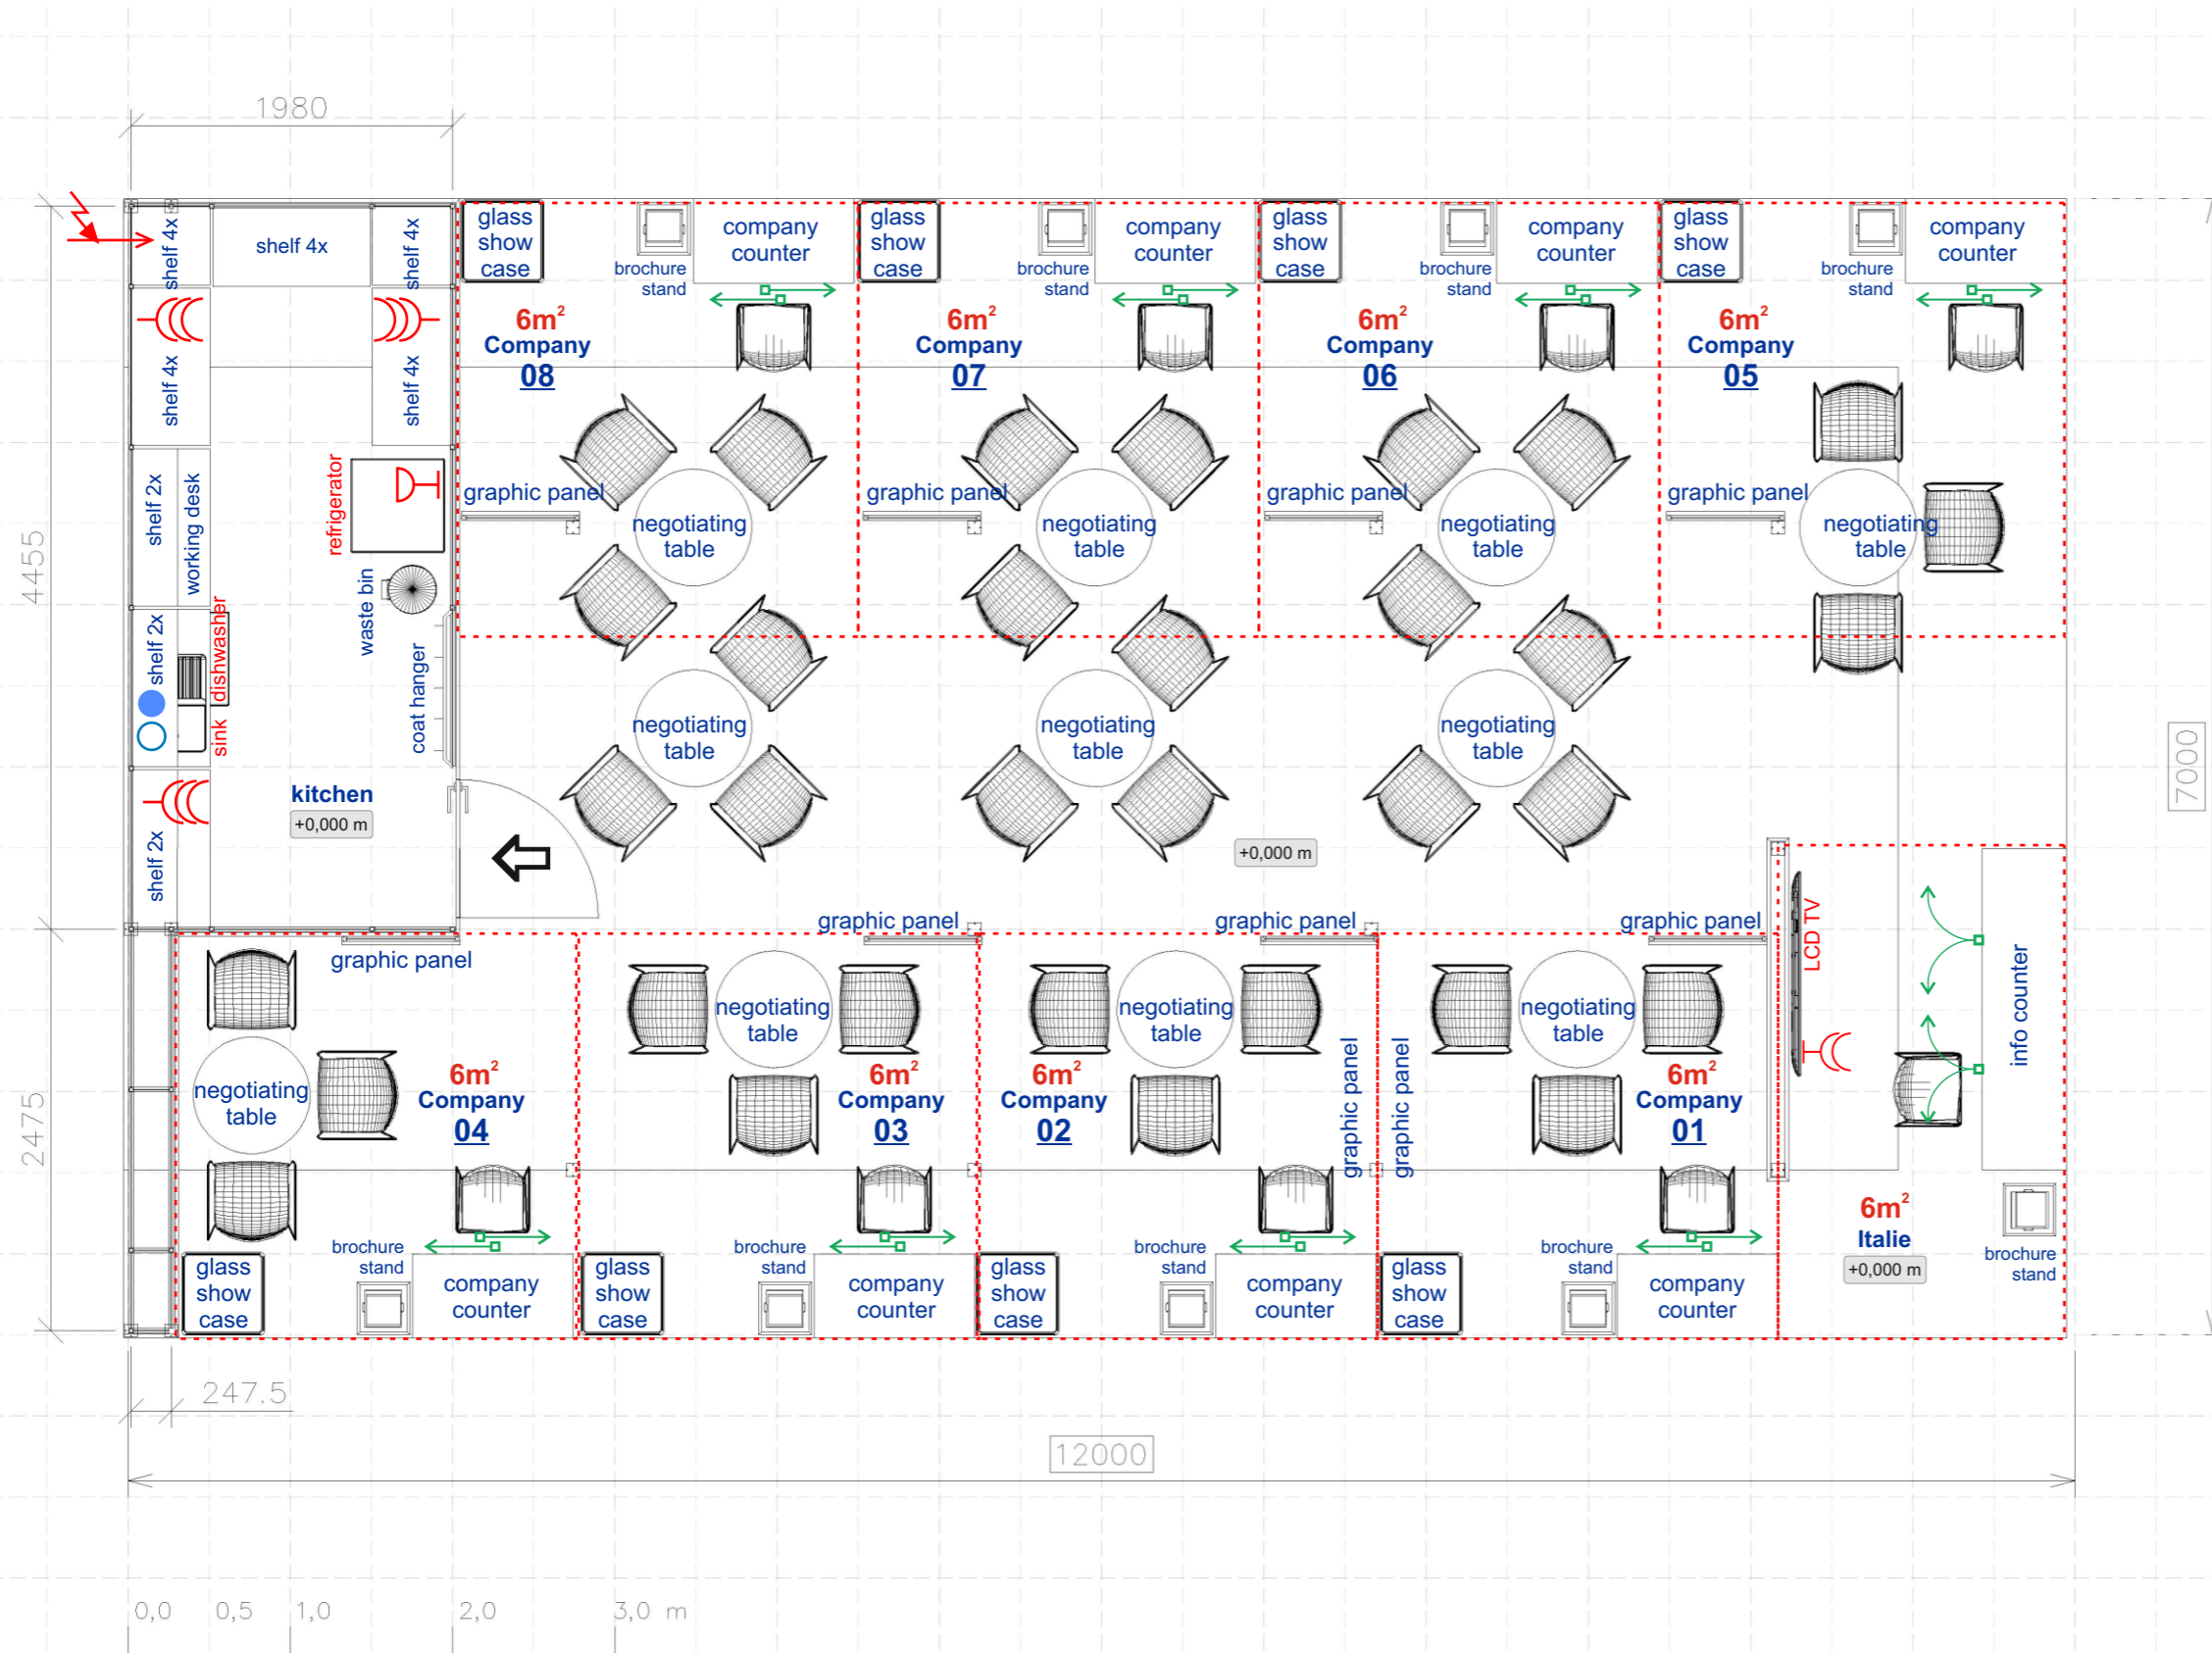

PERSPEKTIVNÍ POHLED / PERSPECTIVE 00

-  Electro connection
-  Multiple socket-outlet 220-240 V 16A
-  Multiple socket-outlet 220-240 V 16A wall mounted
-  24 h socket-outlet 220-240 V, 4 - 6A
-  Water connection

-  Fluorescent lamp
-  Ceiling LED spot light 3-7W
-  LED reflector 20~50W
-  Backlight graphic

 Backlight graphic